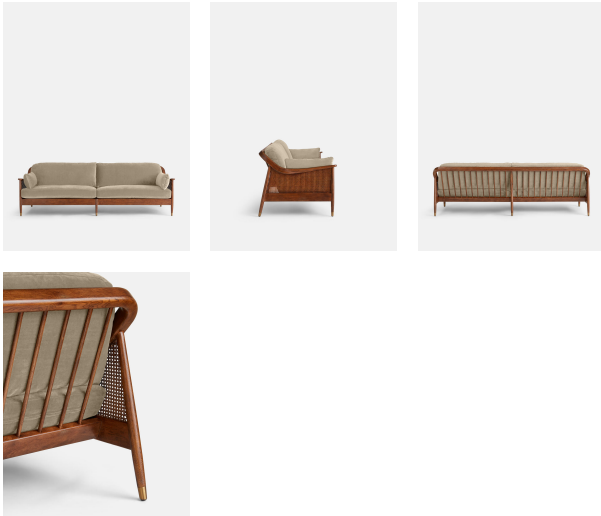

Atlanta Four Seater Sofa, Velvet, Camel

£3,795

Regular

£3,226

Membership

Available in

- | | |
|---|--|
|  Velvet Olive |  Velvet Rust |
|  Velvet Lichen |  Velvet Camel |
|  Velvet Royal Blue |  Velvet Porcelain |
|  Velvet Mustard |  Velvet Taupe |
|  Velvet Antique Rose |  Velvet Grey Blue |

Sizes

Three Seater Sofa, Four Seater Sofa

Product details

The Atlanta four-seater sofa has been upholstered in velvet for a rich depth of color and texture. A solid oak frame and natural rattan paneling play with contrasting textures, while a spindle back, capped feet and antique brass detail echo the styles seen throughout Shoreditch House.

- Solid oak four-seater sofa
- Upholstered in velvet
- Natural rattan paneling
- Antique brass detailing
- Capped feet
- Comes in other sizes
- Available in other fabrics
- Inspired by Shoreditch House

Filling: Foam, feather down and fiber

Frame: Oak and Cane

Removable cushions: Yes

Removable legs: No

Seat depth: 69cm

Seat height: 45cm

Seat width: 240cm