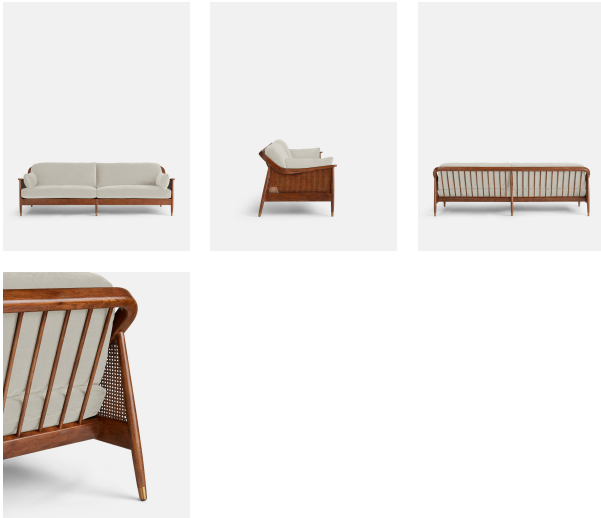

Velvet Taupe

Velvet Antique Rose

Velvet Grey Blue

### Sizes

Three Seater Sofa, Four Seater Sofa

### Product details

The Atlanta four-seater sofa has been upholstered in velvet for a rich depth of color and texture. A solid oak frame and natural rattan paneling play with contrasting textures, while a spindle back, capped feet and antique brass detail echo the styles seen throughout Shoreditch House.

- Solid oak four-seater sofa
- Upholstered in velvet
- Natural rattan paneling
- Antique brass detailing
- Capped feet
- Comes in other sizes
- Available in other fabrics
- Inspired by Shoreditch House