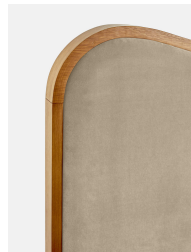

Lawrence Bed, Super King, Velvet, Camel

£3,995

Regular

£3,396

Membership

Sizes

King, Super King

Available in

Velvet Rust	Velvet Lichen
Velvet Camel	Velvet Royal Blue
Velvet Porcelain	Velvet Mustard
Velvet Olive	Velvet Taupe
Velvet Antique Rose	Velvet Grey Blue

Product details

As seen in Soho House Rome, our Lawrence bed has a show wood oak frame in a warm, mid-tone finish, offset with a curvaceous headboard and footboard. Upholstered in cotton velvet, this style will bring comfort and softness to your surroundings, while reshaping your bedroom space.

- Super-king upholstered bed
- Show wood oak frame in mid-tone finish
- Curvaceous headboard and footboard
- Upholstered velvet elements
- Available in other sizes
- Pair with our SH Hypnos Super King Mattress
- As seen in Soho House Rome

Dimensions

Product dimensions: H150 x W224 x D194.7cm / H59.1 x W88.2 x D76.7"

Number of boxes: 3

* Box 1 : H233 x W34.5 x D28cm / H91.7 x W13.6 x D11"

* Box 2 : H207.5 x W22 x D105.5cm / H81.7 x W8.7 x D41.5"

* Box 3 : H207.5 x W19 x D166cm / H81.7 x W7.5 x D65.4"