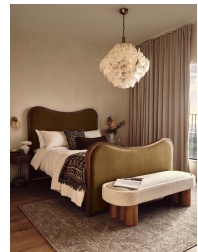

Lawrence Bed, Super King, Velvet, Mustard

£3,995

Regular

£3,396

Membership

Sizes

King, Super King

Available in

Velvet Rust	Velvet Lichen
Velvet Camel	Velvet Royal Blue
Velvet Porcelain	Velvet Mustard
Velvet Olive	Velvet Taupe
Velvet Antique Rose	Velvet Grey Blue

Product details

As seen in Soho House Rome, our Lawrence bed has a show wood oak frame in a warm, mid-tone finish, offset with a curvaceous headboard and footboard. Upholstered in cotton velvet, this style will bring comfort and softness to your surroundings, while reshaping your bedroom space.

- Super-king upholstered bed
- Show wood oak frame in mid-tone finish
- Curvaceous headboard and footboard
- Upholstered velvet elements
- Available in other sizes
- Pair with our SH Hypnos Super King Mattress
- As seen in Soho House Rome

Dimensions

Product dimensions: H150 x W224 x D194.7cm / H59.1 x W88.2 x D76.7"

Number of boxes: 3

* Box 1 : H233 x W34.5 x D28cm / H91.7 x W13.6 x D11"

* Box 2 : H207.5 x W22 x D105.5cm / H81.7 x W8.7 x D41.5"

* Box 3 : H207.5 x W19 x D166cm / H81.7 x W7.5 x D65.4"