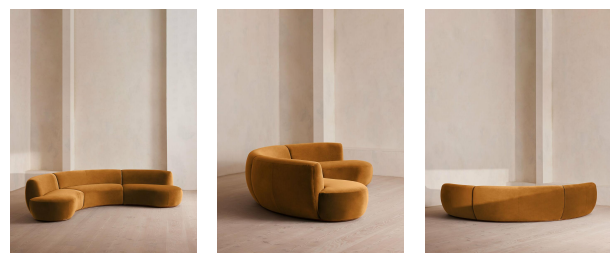

### Available in

- |   |  |
|---|--|
|  Linen Dark Navy       |  Velvet Olive     |
|  Velvet Lichen         |  Velvet Camel     |
|  Velvet Porcelain      |  Velvet Mustard   |
|  Linen Loden           |  Velvet Grey Blue |
|  Velvet Royal Blue     |  Boucle Natural   |
|  Velvet Rust         |  Velvet Taupe   |
|  Velvet Antique Rose |  Linen Natural  |

### Sizes

Three Seater Sofa, Four Seater Sofa

### Product details

Our Aline Serpentine sofa recreates the relaxed, sociable atmosphere of Soho House Stockholm. Upholstered in rich velvet, this modular design consists of three parts: a left, right and middle section, which can be arranged into your desired shape. Its curvaceous shape brings people together, making it ideal for long afternoon conversations and evening get-togethers. Available in a range of colors, the palette is full of rich Art Deco-inspired shades that are drawn from - and complementary to - Sweden's historic architecture.

- Four seater modular sofa
- Upholstered in cotton velvet
- Curved shape
- Inspired by Soho House Stockholm