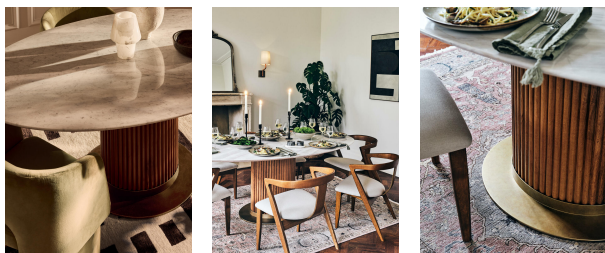

Murcell Oval Dining Table, Carrara Marble

£3,995

Regular

£3,396

Membership

Product details

Referencing the marble pieces seen throughout Soho House Rome, this sleek dining table is constructed from polished Carrara marble with intricate grey veining. A solid oak clad pillar base counterbalances the table's clean lines with warm wood tones for textural depth. Place over a large flatwoven rug with relaxed seating and a contemporary chandelier overhead to draw the eye to the centre of your dining room.

- Solid oak and marble oval dining table
- Italian Emperador marble top
- Variations in the stone make each piece unique
- Dark brown tone with grey veining and crystallised accents
- Clad pillar base
- Seats six to eight people
- Inspired by Soho House Rome