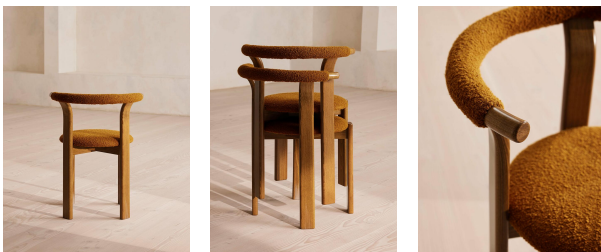

Pair Of Zita Dining Chairs, Boucle, Mustard

£1,195

Regular

£1,016

Membership

Available in

Mustard

Natural

Product details

The curved shape of our Zita dining chairs offers comfort at the dining table with an upholstered seat and back. Crafted in Italy from solid beech with a mid-tone finish, this pair takes its design cues from 180 House and can be stacked for a space-saving solution.

- Pair of dining chairs
- Curved solid beech frame
- Mid-tone finish
- Upholstered boucle seat and back
- Crafted in Italy
- Stackable design
- Inspired by 180 House

Dimensions

Product dimensions: H74.5 x W60 x D55.5cm / H29.3 x W23.6 x D21.9"

Composition: 56% Acrylic, 15% Polyester, 12% Viscose, 11% Cotton, 6% Linen

Fabric: Boucle

Feet: Beech

Filling: 100% Foam

Frame: Beech

Material: Beech with boucle upholstery

Removable cushions: Yes

Removable legs: No