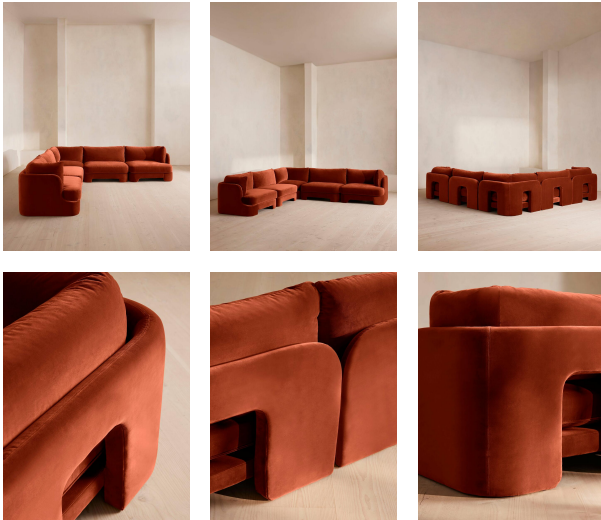

## Odell Modular Sofa, Corner Sofa, Velvet, Rust

£9,075

Regular

£7,714

Membership

### Product details

The unique Cut-out arch back and low profile of our Odell modular sofa mirror the retro-inspired interiors of 180 House. Fully upholstered in rich velvet, this style allows you to configure the size and orientation to your individual living space with four modules, including a corner module for the more personal moments. Feather-wrapped foam cushions provide all-day comfort when a weekend of lounging calls.

- Corner modular sofa
- Fully upholstered frame in cotton velvet
- Available in a range of colours
- Also available in boucle
- Cut-out arch back
- Feather-wrapped foam cushions
- Inspired by 180 House

### Dimensions

Product dimensions: H76 x W307 x D95cm / H30 x W120 x D37.4"

Product weight: 180.6kg / 398.2lbs

Packaged or boxed dimensions: H80 x W106 x D95cm / H31.5 x W41.7 x D37.4"

</products/odell-modular-sofa-corner-sofa/72702693> - SKU: 72702693