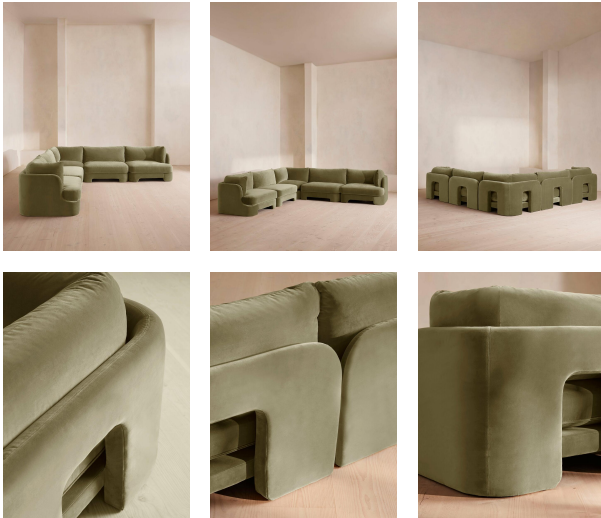

Odell Modular Sofa, Corner Sofa, Velvet, Lichen

£9,075

Regular

£7,714

Membership

Available in

Product details

The unique Cut-out arch back and low profile of our Odell modular sofa mirror the retro-inspired interiors of 180 House. Fully upholstered in rich velvet, this style allows you to configure the size and orientation to your individual living space with four modules, including a corner module for the more personal moments. Feather-wrapped foam cushions provide all-day comfort when a weekend of lounging calls.

- Corner modular sofa
- Fully upholstered frame in cotton velvet
- Available in a range of colours
- Cut-out arch back
- Feather-wrapped foam cushions
- Inspired by 180 House

Dimensions

Product dimensions: H76 x W307 x D95cm / H30 x W120 x D37.4"

Fabric: Velvet

Filling: Feather, foam and fibre

Frame: Birch and engineered hardwood

Removable cushions: Yes

Removable legs: No

Seat depth: 57cm

Seat height: 42cm

Seat width: 78cm