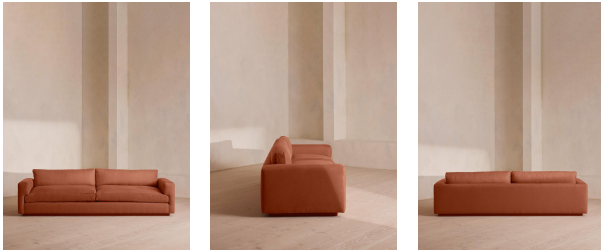

## Mossley Four Seater Sofa, Linen, Antique Rose

£4,795

Regular

£4,076

Membership

### Sizes

Four Seater Sofa, Three Seater Sofa

### Product details

With a low height and deep seat, our Mossley four-seater sofa offers a more laidback aesthetic to your living room, while recreating the mood of Soho House Room with its 1970s-inspired design. Upholstered in linen, it features feather-wrapped foam cushions for further comfort when kicking back and relaxing or socialising with friends.

- Four-seater sofa
- Upholstered in 100% linen
- Available in other colours and fabrics
- Low height
- Deep sit style
- Feather-wrapped foam cushions
- Inspired by Soho House Rome