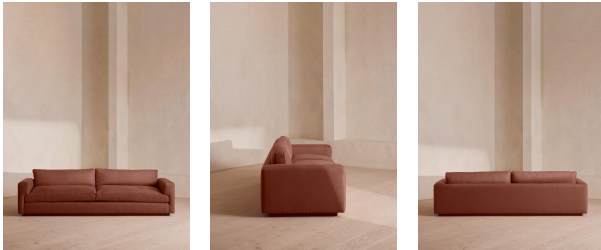

## Mossley Four Seater Sofa, Linen, Sienna

£4,795

Regular

£4,076

Membership

### Sizes

Four Seater Sofa, Three Seater Sofa

### Product details

With a low height and deep seat, our Mossley four-seater sofa offers a more laidback aesthetic to your living room, while recreating the mood of Soho House Room with its 1970s-inspired design. Upholstered in linen, it features feather-wrapped foam cushions for further comfort when kicking back and relaxing or socialising with friends.

- Four-seater sofa
- Upholstered in 100% linen
- Available in other colours and fabrics
- Low height
- Deep sit style
- Feather-wrapped foam cushions
- Inspired by Soho House Rome