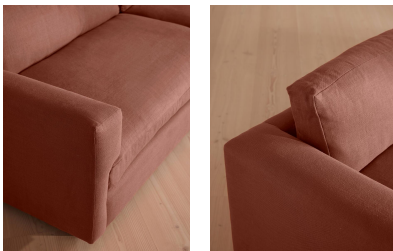

### Sizes

Four Seater Sofa, Three Seater Sofa

### Product details

With a low height and deep seat, our Mossley four-seater sofa offers a more laidback aesthetic to your living room, while recreating the mood of Soho House Room with its 1970s-inspired design. Upholstered in linen, it features feather-wrapped foam cushions for further comfort when kicking back and relaxing or socialising with friends.

- Four-seater sofa
- Upholstered in 100% linen
- Available in other colours and fabrics
- Low height
- Deep sit style
- Feather-wrapped foam cushions
- Inspired by Soho House Rome

Frame: Birch and beech

Removable cushions: Yes

Removable legs: No

Seat depth: 63cm

Seat height: 47cm

Seat width: 224cm