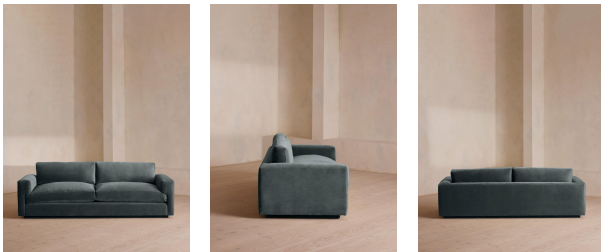

Mossley Three Seater Sofa, Velvet, Grey Blue

£3,795

Regular

£3,226

Membership

Available in

- | | |
|--|---|
|  Velvet Grey Blue |  Linen Sienna |
|  Velvet Lichen |  Velvet Rust |
|  Linen Antique Rose |  Linen Bisque |
|  Linen Indigo |  Linen Mushroom |
|  Linen Ochre |  Linen Olive |
|  Linen Prussian Blue |  Linen Sage |
|  Linen Wheat |  Velvet Antique Rose |
|  Velvet Camel |  Velvet Mustard |
|  Velvet Olive |  Velvet Porcelain |
|  Velvet Royal Blue |  Velvet Taupe |

Sizes

Four Seater Sofa, Three Seater Sofa

Product details

With a low height and deep seat, our Mossley three-seater sofa offers a more laidback aesthetic to your living room, while recreating the mood of Soho House Room with its 1970s-inspired design. Upholstered in rich velvet, it features feather-wrapped foam cushions for further comfort when kicking back and relaxing or socialising with friends.

- Three-seater sofa
- Upholstered in cotton velvet
- Available in other colours and fabrics
- Low height
- Deep sit style
- Feather-wrapped foam cushions
- Inspired by Soho House Rome

Dimensions

Product dimensions: H75 x W233 x D97cm / H30 x W92 x D38"

Composition: 85% Cotton, 15% Polyester (100% Cotton Pile)

Fabric: Velvet

Feet: Oak

Filling: Feather and foam

Frame: Birch and beech

Removable cushions: Yes

Removable legs: No

Seat depth: 63cm