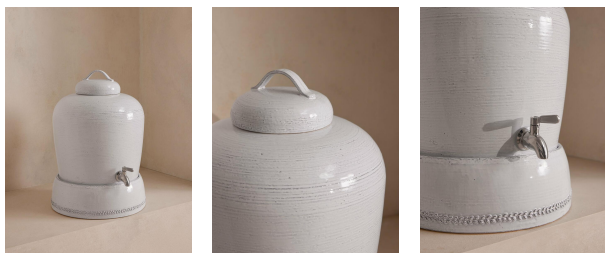

Hillcrest Ceramic Water Dispenser

£350 Regular

£298 Membership

Product details

Crafted from robust Tuscan stoneware, our Hillcrest range is handmade in Italy by skilled craftspeople who have been producing ceramics in a village outside Florence for 40 years. Drawing on the rustic interiors at Soho Farmhouse, each piece is glazed and embellished by hand, with the individual marks of the maker adding character. This ceramic water dispenser is ideal for indoor and outdoor entertaining as a quick way to grab a refreshing drink.

- Water dispenser
- Crafted from Tuscan stoneware
- Rustic organic shape
- Handcrafted in Italy
- Hand-applied glaze makes each piece unique
- Decorative dots around rim
- Inspired by Soho Farmhouse

Dimensions

Product dimensions: H38 x W27 x D27cm / H15 x W10.6 x D10.6"

Product weight: 8kg / 17.6lbs

Packaged or boxed dimensions: H38 x W38 x D51.5cm / H15 x W15 x D20.3"

Packaged or boxed weight: 9.5kg / 20.9lbs

Details

Assembled size: 12 Litre Capacity
Assembly required: No
Care instructions: Hand wash only
Composition: Ceramic
Material: Ceramic
Microwave safe: no
Oven safe: no