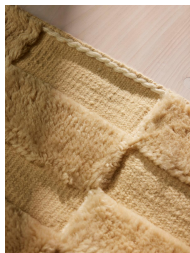

Farah Rug, 170 X 240cm

£995

Regular

£846

Membership

Sizes

20 x 30cm (Swatch), 170 x 240cm, 200 x 300cm, 270 x 360cm, 300 x 420cm

Product details

Our Farah rug uses a mix of wool flatwoven blocks against flokati techniques to create a subtle checkerboard design. The combination of light and dark tones make this style an easy layering piece in the home with other warm neutral rugs. Finished with two authentic tassels to each corner, place under a dining table or a coffee table to recreate the natural, comforting design aesthetic of our country Houses.

- Checkerboard rug
- Flatwoven and flokati blocks
- Warm, neutral tones
- Available in a range of sizes
- Inspired by our country Houses

Dimensions

Product dimensions: H240 x W170 x D1cm / H7'10" x W5'6" x D0.8"

Product weight: 10kg / 22lbs

Packaged or boxed dimensions: H175 x W22 x D22cm / H68.9 x W8.7 x D8.7"

Packaged or boxed weight: 11.55kg / 25.5lbs