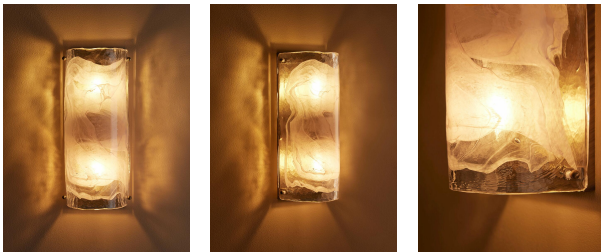

Emmanuel Wall Light

£795

Regular

£676

Membership

Product details

Venetian glass is famous for its unparalleled quality and craftsmanship, and marbled finish - as seen with our Emmanuel wall light. Handmade in Italy, each pane of glass is unique to the next in swirls of soft peach, with real brass accents. Inspired by Shoreditch House, place in the hallway for a warm and inviting entrance with subtle opulence.

- Handmade in Italy
- Irregular pattern on each glass pane
- Soft peach-coloured hues
- Each design is unique to the next
- Real brass accents
- Inspired by Shoreditch House

Dimensions

Product dimensions: H42 x W15 x D15cm / H17 x W6 x D6"