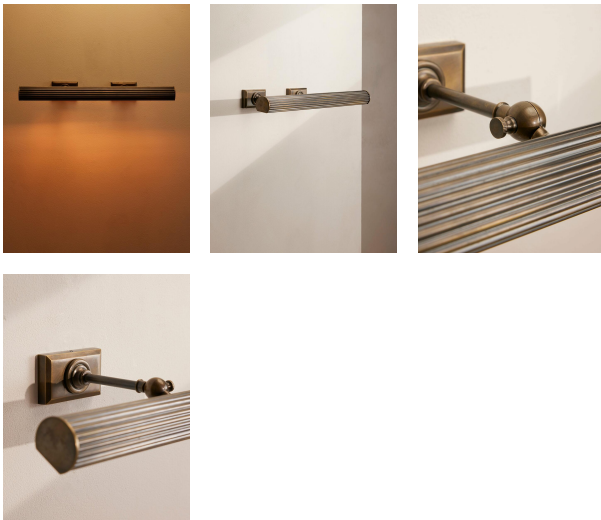

Ashby Picture Light, 24"

£475

Regular

£404

Membership

Product details

Recreate the Soho House art aesthetic in your own home with our Ashby picture light. Designed to complement your artworks' surroundings, this functional and adjustable design has been crafted using aged, real solid brass for a vintage look with ribbed detail. Available in two sizes, use it to add character and personality, as we would in Soho House Hong Kong with multiple picture walls.

- 24 inch picture light
- Aged, real solid brass
- Ribbed detail
- Available in two sizes
- Adjustable and functional
- Inspired by Soho House Hong Kong

Dimensions

Product dimensions: H7 x W70 x D24cm / H3 x W28 x D9"