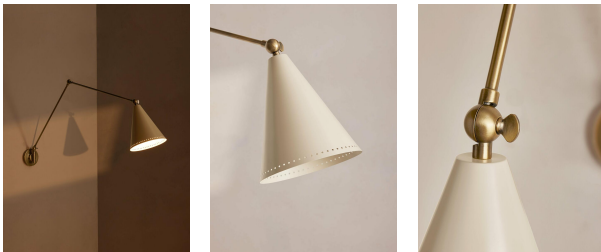

Vincent Wall Light, Cream Shade

£350

Regular

£298

Membership

Product details

Great for adding a subtle glow or redirecting light where you need it, our Vincent wall light features a functional articulating arm, which can move side to side or up and down. A powder-coated shade in cream creates a soft light, ideal for cosy corners or a welcoming entryway. Perforated detail along the edge of the shade and solid brass accents echo the vintage interiors of Shoreditch House.

- Articulating wall light
- Adjustable arm moves side to side or up and down
- Powder-coated shade in cream pantone
- Perforated holes along edge of shade
- Solid brass arm and back plate
- Inspired by Shoreditch House