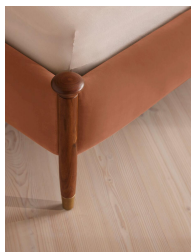

Sizes

Super King, Double, King, Emperor

Product details

Taking cues from the bedrooms at Soho House Rome, our Paolo bed displays clean lines, accented with upholstered velvet panels to the headboard and sides for rich pops of colour. Solid walnut uprights with brass cap detail add a vintage-inspired touch. Pair with warm tones and soft textiles to make this piece the focal point of your bedroom.

- Available in a range of sizes
- Velvet upholstery
- Leather hide is a natural material and will therefore vary in appearance
- Solid walnut uprights
- Stitched panelling with leather straps
- Antique brass foot caps
- Pair with our Hypnos Woolsleeper Pillow Top Mattress
- Inspired by Soho House Rome Please note: leather is a natural material, so expect to see wrinkles, veining, colour and grain variation, all of which contribute to the beauty of the hide.

Clearance: 24cm

Composition: Walnut Wood, Poplar Wood, Plywood, Walnut Veneer, Velvet and Brass

Fabric: Velvet

Feet: Plastic glide

Filling: Foam

Footboard dimensions: H57 x W222 x D10cm

Frame: Walnut wood

Hardware: Brass feet