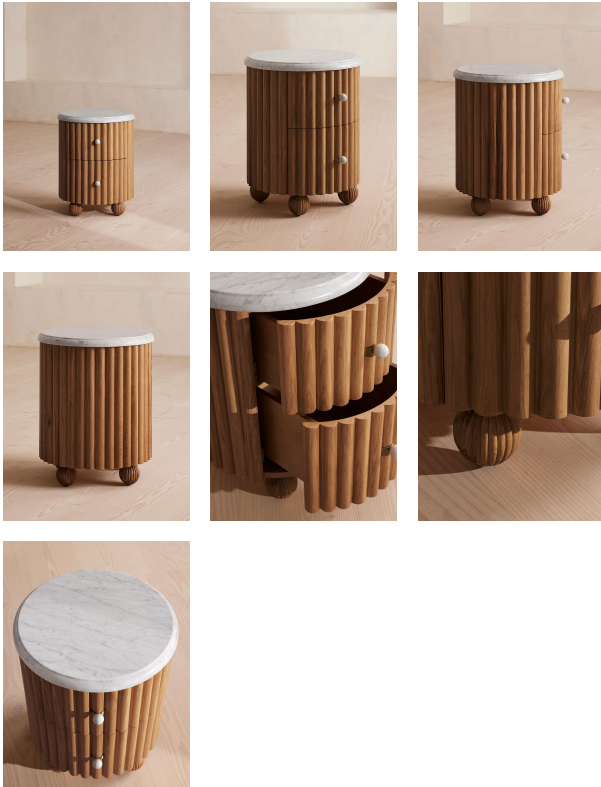

## Carlisle Bedside Table, Carrara Marble

£995

Regular

£846

Membership

### Sizes

Regular

### Product details

Inspired by the designs at White City House, the Carlisle bedside table in solid oak has been intricately carved with ridged lines to create texture and depth in the bedroom. Italian Carrara marble handles and a matching polished top add a material contrast, with natural variations in the marble making each piece unique to you. Complete with two drawers for all your at-hand essentials, arrange either side of the bed.

- Solid oak and marble bedside table
- Ridged design
- Two drawers
- White Carrara marble top and handles
- Marble sourced from Italy
- Natural variations in the stone make each one unique
- Fluted bun feet
- Inspired by White City House