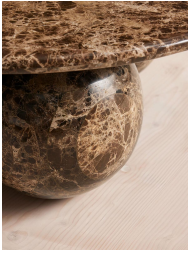

Details

Assembly required: Yes

Care instructions: Clean with water using a cloth or sponge. Marble is a material to be clean with extreme delicacy: it is porous and can absorb

liquids resulting in stains. Poliform surfaces are treated with a

special anti-stain and anti-oil product; nonetheless, spills of

wine, coffee, lemon, vinegar and other products containing

aggressive agents must be wiped up immediately. To maintain

surfaces in good condition, a regular treatment with typical

products for cleaning and maintenance of marble, ensuring that

these products are neutral and specific for the finish of your

marble glossy or polished. Do not under any circumstances use

abrasive or aggressive products, acidic detergents, bleach,

abrasive paper or steel wool.

Clearance: 34cm

Feet: Felt

Finish: Polished Marble

Frame: Plywood and Steel

Hardware: Steel plate

Material: Dark Emperador Marble, Plywood and Steel

Removable legs: Yes