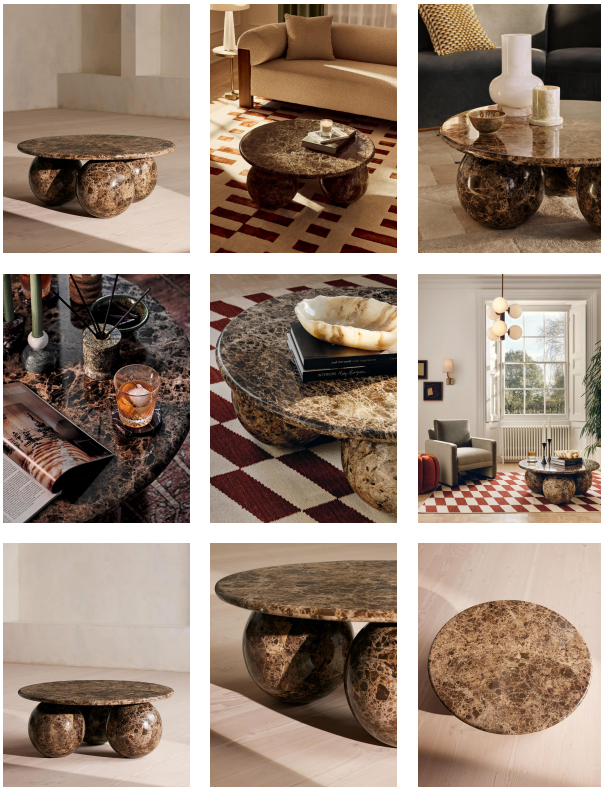

Oxley Coffee Table, Dark Emperador Marble

£2,795

Regular

£2,376

Membership

Product details

Referencing similar pieces seen at Soho House Hong Kong, our Oxley round coffee table has been crafted from a polished dark brown Emperador marble, distinguished by light grey and black veining for textural depth. Resting on three matching marble spheres, this unique interior catches the light beautifully. Use in the living room for a sculptural focal point.

- Marble coffee table
- Crafted from polished Emperador marble
- Dark brown tones with intricate grey veining and crystallised accents
- Marble sourced from Spain
- Low, round design
- Three spherical feet
- Natural variation in the stone makes each piece unique
- Inspired by Soho House Hong Kong