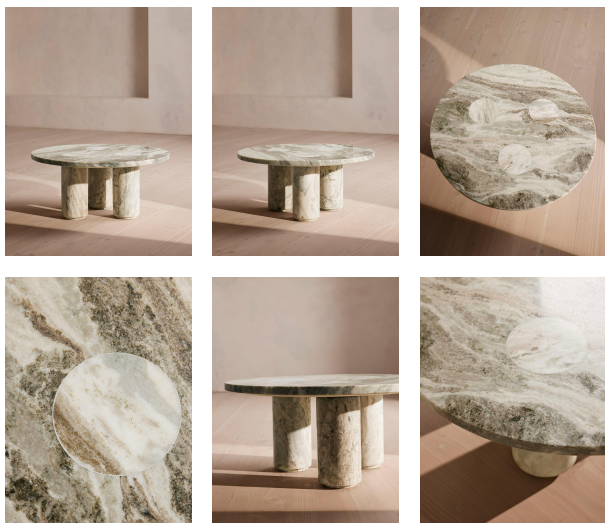

Tisbury Coffee Table, Dark Terra Bianca Marble

£1,695

Regular

£1,441

Membership

Available in

Fantasy Brown

Fantasy Black

Jurassic Green

Product details

Taking inspiration from the marble textures seen at 180 House in London, our Tisbury coffee table is crafted from black marble - an Indian stone that's harder than typical white marbles and less likely to scratch or mark. The table has three sturdy legs set into the rounded table top which adds to the sculptural quality of the piece. It is available in two colour variations, which both represent the beauty of the stone.

- Marble coffee table
- Round top
- Three legs
- Dark Terra Bianca Marble
- Available in brown and black variations
- Variations in the marble make each piece unique
- Marble sourced from India
- Inspired by 180 House