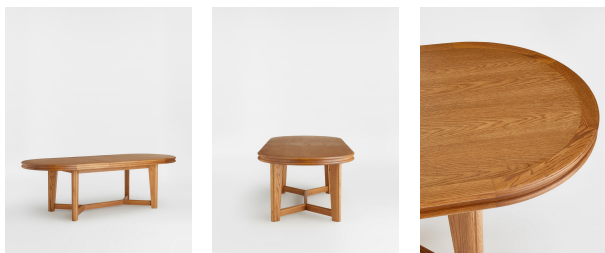

### Product details

Referencing the wooden furniture seen at Soho House 76 Dean Street, our Foxbury dining table has a solid oak base with a defined edge and butterfly extension mechanism, which can be used to seat six to eight people. Pair with our Dean Street boucle dining chairs.

- Solid oak dining table
- Defined edge detail
- Extended table
- Butterfly extension mechanism
- Seats six to eight people
- Inspired by Soho House 76 Dean Street

### Dimensions

Product dimensions: H75 x W200 x D100cm / H30 x W79 x D39"

Product weight: 90kg / 198.4lbs

Number of boxes: 2

\* Box 1 : H12 x W72 x D144cm / H4.7 x W28.3 x D56.7"

\* Box 2 : H21 x W110 x D209cm / H8.3 x W43.3 x D82.3"