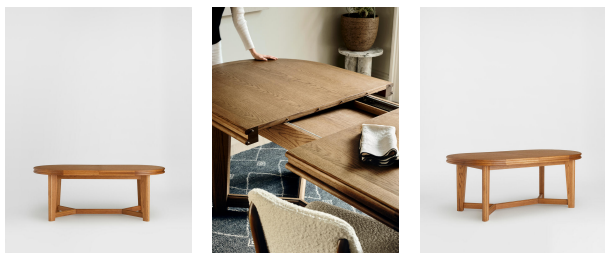

### Product details

Referencing the wooden furniture seen at Soho House 76 Dean Street, our Foxbury dining table has a solid oak base with a defined edge and butterfly extension mechanism, which can be used to seat six to eight people. Pair with our Dean Street boucle dining chairs.

- Solid oak dining table
- Defined edge detail
- Extended table
- Butterfly extension mechanism
- Seats six to eight people
- Inspired by Soho House 76 Dean Street