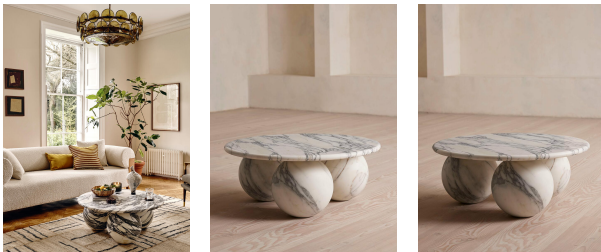

SOHO HOME

Oxley Coffee Table, Arabescato Corchia Marble

£4,795

Regular

£4,076

Membership

Product details

Referencing similar pieces seen at Soho House Hong Kong, our Oxley round coffee table has been crafted from a polished Italian Arabescato Corchia marble, distinguished by light grey and black veining for textural depth. Resting on three matching marble spheres, this unique interior catches the light beautifully. Use in the living room for a sculptural focal point.

- Marble coffee table
- Crafted from Polished Arabescato Corchia marble
- Marble sourced from Italy
- Low, round design
- Three spherical feet
- Natural variation in the stone makes each piece unique
- Inspired by Soho House Hong Kong