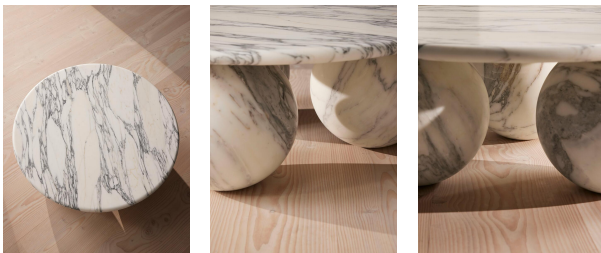

SOHO HOME

Oxley Coffee Table, Arabescato Corchia Marble

£4,795

Regular

£4,076

Membership

Product details

Referencing similar pieces seen at Soho House Hong Kong, our Oxley round coffee table has been crafted from a polished Italian Arabescato Corchia marble, distinguished by light grey and black veining for textural depth. Resting on three matching marble spheres, this unique interior catches the light beautifully. Use in the living room for a sculptural focal point.

- Marble coffee table
- Crafted from Polished Arabescato Corchia marble
- Marble sourced from Italy
- Low, round design
- Three spherical feet
- Natural variation in the stone makes each piece unique
- Inspired by Soho House Hong Kong